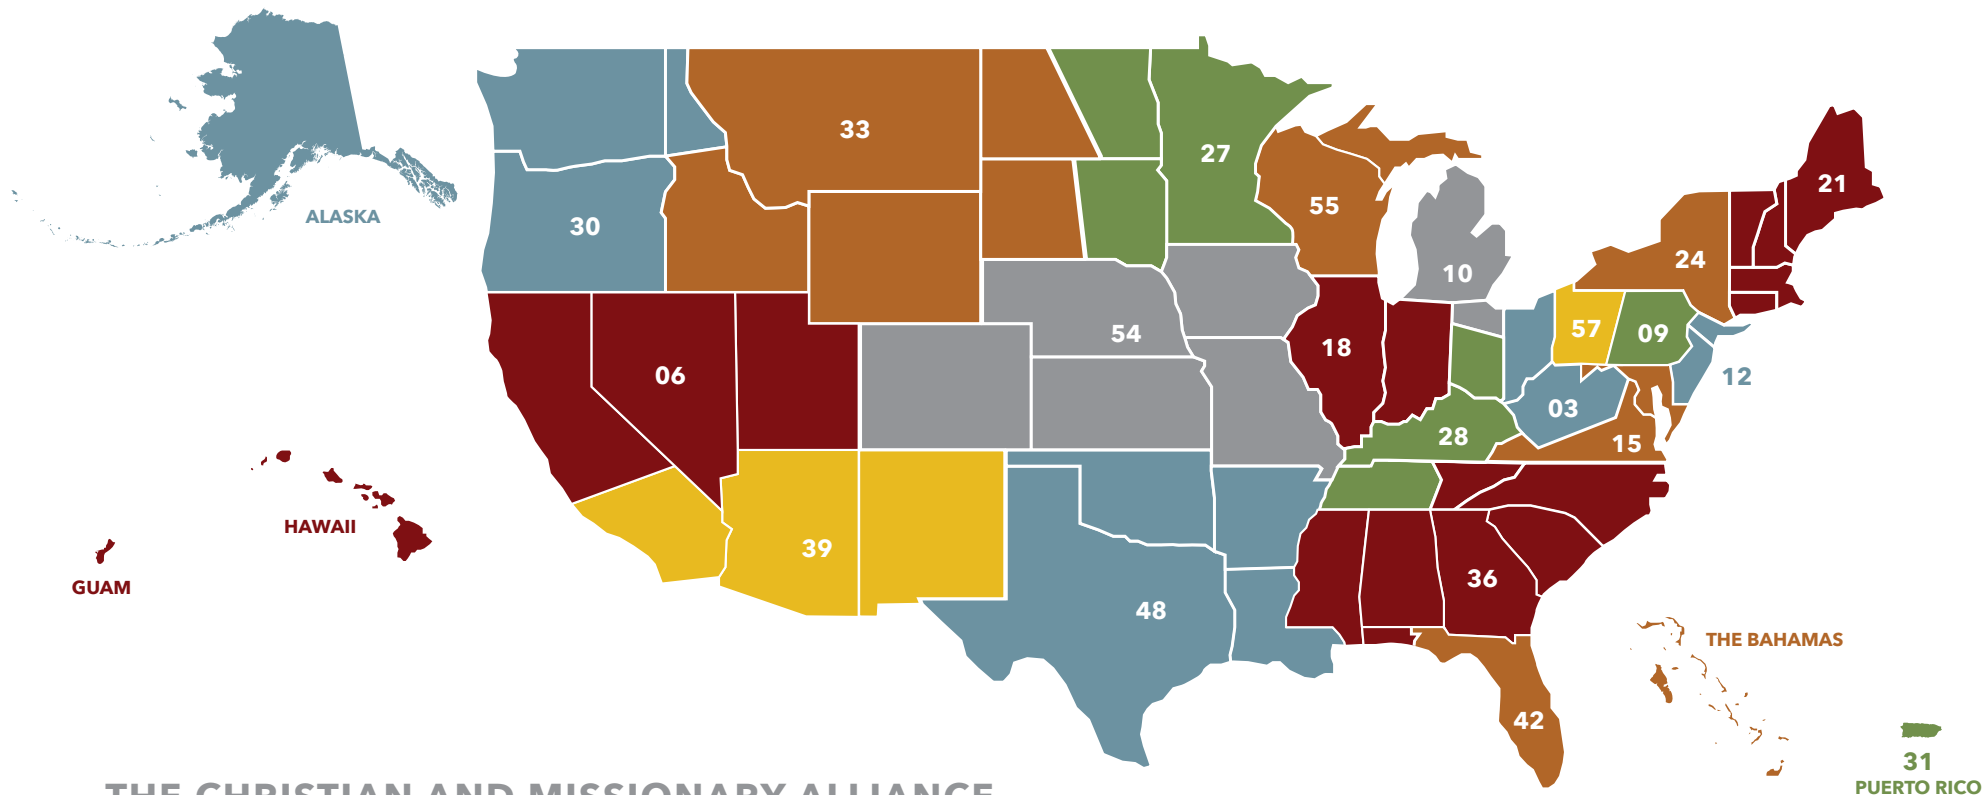

THE CHRISTIAN AND MISSIONARY ALLIANCE UNITED STATES REGIONS

WEST REGION

- 30 – Alliance Northwest
- 33 – Rocky Mountain
- 06 – Central Pacific
- 39 – South Pacific
 - d.b.a. South Pacific Alliance
- 89 – Vietnamese
 - CEC (Cambodian) Association
 - Chinese Churches Association

CENTRAL REGION

- 27 – North Central
- 55 – Western Great Lakes
- 54 – MidAmerica
- 18 – Midwest
 - d.b.a. The Alliance Midwest
- 10 – Great Lakes
- 28 – Ohio Valley
- 03 – Central
- 73 – Hmong
 - Association of African Churches
 - Native American Association
 - African-American Pastors, Consecrated Women, and Licensed Workers' Association

SOUTH REGION

- 48 – Alliance South Central
- 36 – The Alliance South
- 42 – Southeastern
 - d.b.a. The Alliance Southeast
- 31 – Puerto Rico
- 87 – Spanish Eastern**
 - Association of Montagnard Churches
 - Haitian Association
 - Association of Filipino Churches

**Spanish Eastern covers the “western boundaries of New York, Pennsylvania, West Virginia, southwestern portion of Virginia, Tennessee, Mississippi, and that part of Louisiana east of north/south line running through eastern boundary of Jeanerette, Louisiana” (and east along the Atlantic Coast).